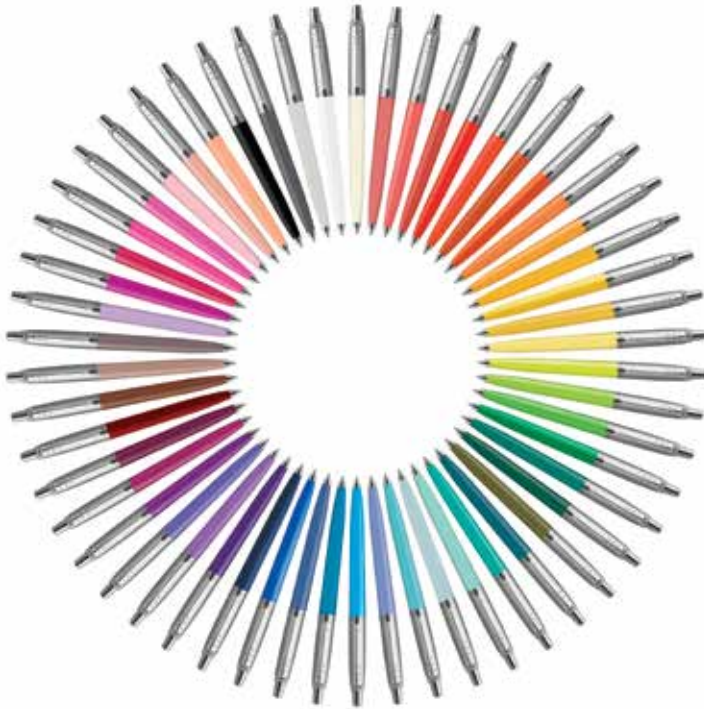

Jotter Originals 54

A vibrant icon has been redefined to enable the next generation to capture thoughts and reimagine the future. The Jotter Originals 54 range is the very definition of modern retro.

First launched in 1954, the iconic classic has made its comeback in the form of 54 trendsetting colours. Bringing together Jotter's heritage and craftsmanship with a bold and contemporary palette of 54 individual, eye-catching colours, this is truly a range created for original thinkers everywhere.

All 54 colours are available to order in fountain pen, rollerball, ballpoint & gel, so which one will you choose?

Jotter Originals, original since 1954 and now available in 54 colours.

Reach out to your sales representative for more details.

Available in