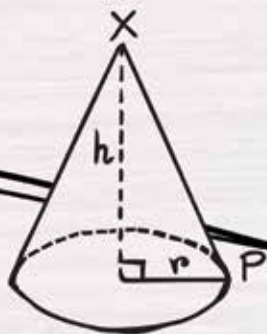

$$p = \frac{a}{\theta}$$

Corona

Nuclear

PAMA