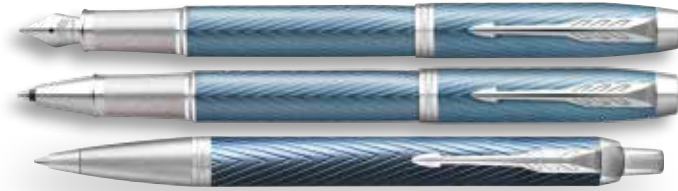

Light Blue CT

At once smart, polished and professional, the Parker IM Premium is an ideal partner with unlimited potential. The sleek tapered shape pairs seamlessly with the refreshing blue-grey metallic finish and classic chevron pattern, making it a striking personal statement as well as a memorable gift.

Packaged in a Parker gift box.

Available in